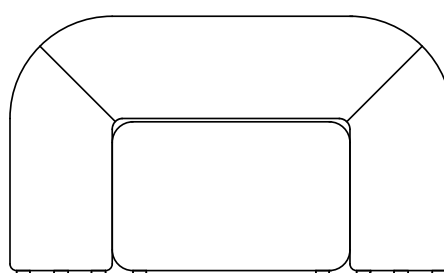

Moss 1300

Upholstered armchair with a wooden plywood frame and soft foam inner parts.

Moss 1300

sizes, mm - in

820 - 32,28

760 -
29,92

1300 - 51,12

450 -
17,72

Name	Moss 1300
Designer	Pavel Vetrov
Type of product	armchair
Weight netto, kg	40
Type of package	box+tape
Box dimentions, mm - in	1350*870*810 - 53,16*34,25*31,89
Pcs in the box	1
Stackable	no
Volume, m ³ - in ³	0,95 - 57922,1
Fabric consumption, lm - lin	4,2 - 165,6