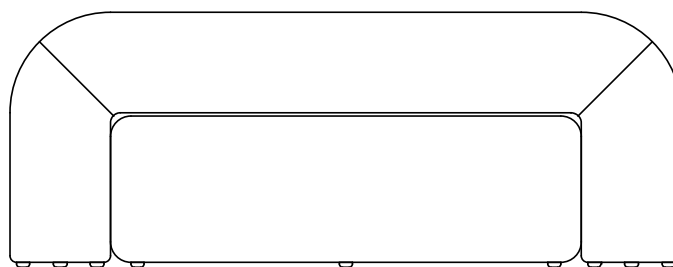

Moss 1800

Upholstered sofa with a wooden plywood frame and soft foam inner parts.

Moss 1800

sizes, mm - in

820 - 32,28

1800 - 70,87

760 -
29,92

450 -
17,72

Name	Moss 1800
Designer	Pavel Vetrov
Type of product	sofa
Weight netto, kg	60
Type of package	box+tape
Box dimentions, mm - in	1850*870*810 - 72,83*34,25*31,89
Pcs in the box	1
Stackable	no
Volume, m ³ - in ³	1,3 - 79329,8
Fabric consumption, lm - lin	5,1 - 201