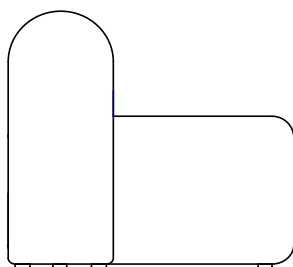

Moss 1800

Upholstered sofa with a wooden plywood frame and soft foam inner parts.

Moss 1800

sizes, mm - in

820 - 32,28

1800 - 70,87

760 -
29,92

450 -
17,72

Name	Moss 1800
Designer	Pavel Vetrov
Type of product	sofa
Weight netto, kg	60
Type of package	box+tape
Box dimentions, mm - in	1850*870*810 - 72,83*34,25*31,89
Pcs in the box	1
Stackable	no
Volume, m ³ - in ³	1,3 - 79329,8
Fabric consumption, lm - lin	5,1 - 201