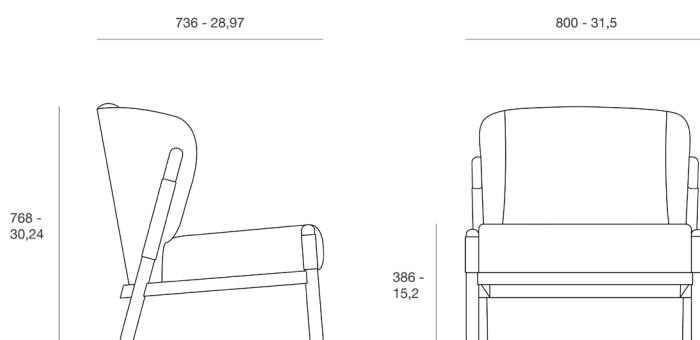

Katana / Katana lounge

Chair and lounge chair with a metal frame, soft seat and back, and wooden legs.

Katana

sizes, mm - in

Katana lounge

Name	Katana	Katana lounge
Designer	Pavel Vetrov	Pavel Vetrov
Type of product	chair	chair
Weight netto, kg	11,1	17,6
Type of package	box	box
Box dimentions, mm - in	550x600x1100 - 21,7x23,62x43,3	660x600x1000 - 25,98x23,62x39,37
Pcs in the box	1	1
Stackable	no	no
Volume, m ³ - in ³	0,4 – 24409	0,4 – 24409
Fabric consumption, lm - lin	2,2+0,6 - 86,6+23,6	3,4+0,6 - 133,9+23,6