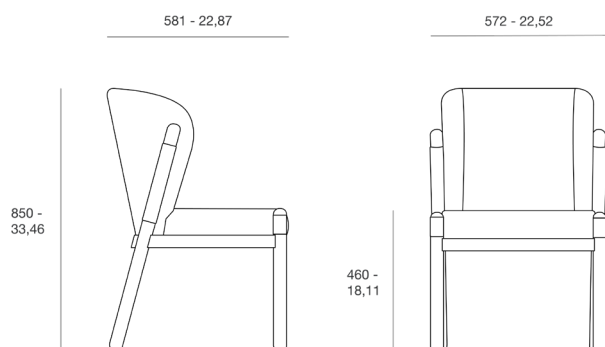

Katana / Katana lounge

Chair and lounge chair with a metal frame, soft seat and back, and wooden legs.

Katana

sizes, mm - in

Katana lounge

Name	Katana	Katana lounge
Designer	Pavel Vetrov	Pavel Vetrov
Type of product	chair	chair
Weight netto, kg	11,1	17,6
Type of package	box	box
Box dimentions, mm - in	550x600x1100 - 21,7x23,62x43,3	660x600x1000 - 25,98x23,62x39,37
Pcs in the box	1	1
Stackable	no	no
Volume, m ³ - in ³	0,4 – 24409	0,4 – 24409
Fabric consumption, lm - lin	2,2+0,6 - 86,6+23,6	3,4+0,6 - 133,9+23,6