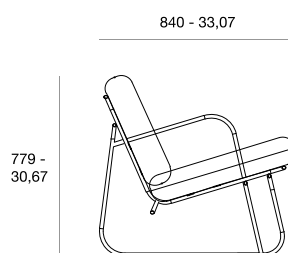

Tuttu / Tuttu sofa

Sofa and chair on a metal frame with soft seat and back.

Tuttu

sizes, mm - in

Tuttu sofa

Name	Tuttu	Tuttu sofa
Designer	Levantin design	Levantin design
Type of product	armchair	sofa
Weight netto, kg	12	20
Type of package	box	box
Box dimentions, mm - in	890x880x820 - 35x34,6x32,3	1500x1000x900 - 59x39,4x35,4
Pcs in the box	1	1
Stackable	no	no
Volume, m ³ - in ³	0,64 - 39054,37	1,35 - 82382,05
Fabric consumption, lm - lin	2,6 - 102,45	5,2 - 205