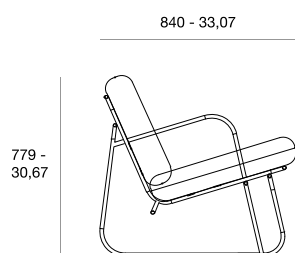

Tuttu / Tuttu sofa

Sofa and chair on a metal frame with soft seat and back.

Tuttu

sizes, mm - in

Tuttu sofa

Name	Tuttu	Tuttu sofa
Designer	Levantin design	Levantin design
Type of product	armchair	sofa
Weight netto, kg	12	20
Type of package	box	box
Box dimentions, mm - in	890x880x820 - 35x34,6x32,3	1500x1000x900 - 59x39,4x35,4
Pcs in the box	1	1
Stackable	no	no
Volume, m ³ - in ³	0,64 - 39054,37	1,35 - 82382,05
Fabric consumption, lm - lin	2,6 - 102,45	5,2 - 205