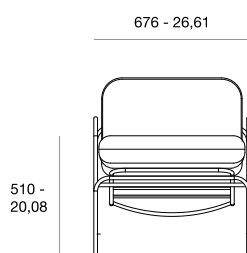

Tuttu / Tuttu sofa

Sofa and chair on a metal frame with soft seat and back.

Tuttu

sizes, mm - in

Tuttu sofa

Name	Tuttu	Tuttu sofa
Designer	Levantin design	Levantin design
Type of product	armchair	sofa
Weight netto, kg	12	20
Type of package	box	box
Box dimentions, mm - in	890x880x820 - 35x34,6x32,3	1500x1000x900 - 59x39,4x35,4
Pcs in the box	1	1
Stackable	no	no
Volume, m ³ - in ³	0,64 - 39054,37	1,35 - 82382,05
Fabric consumption, lm - lin	2,6 - 102,45	5,2 - 205