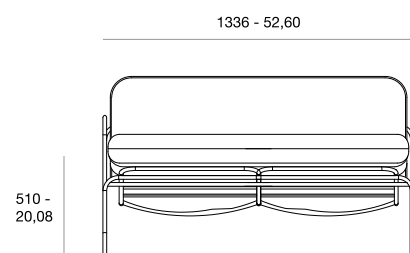

Tuttu / Tuttu sofa

Sofa and chair on a metal frame with soft seat and back.

Tuttu

sizes, mm - in

Tuttu sofa

Name	Tuttu	Tuttu sofa
Designer	Levantin design	Levantin design
Type of product	armchair	sofa
Weight netto, kg	12	20
Type of package	box	box
Box dimentions, mm - in	890x880x820 - 35x34,6x32,3	1500x1000x900 - 59x39,4x35,4
Pcs in the box	1	1
Stackable	no	no
Volume, m ³ - in ³	0,64 - 39054,37	1,35 - 82382,05
Fabric consumption, lm - lin	2,6 - 102,45	5,2 - 205