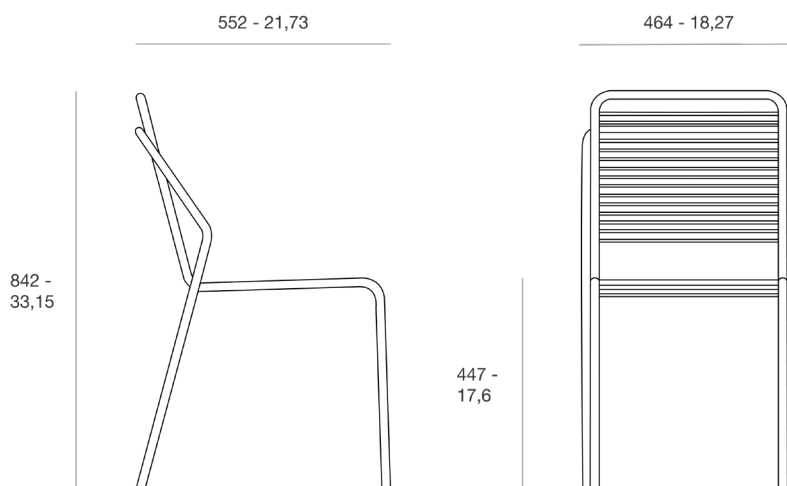

LeTube

Metal chair made of steel pipe and rod.

LeTube

sizes, mm - in

| | |
|---|-------------------------|
| Name | LeTube |
| Designer | Figurion |
| Type of product | chair |
| Weight netto, kg | 8 |
| Type of package | box |
| Box dimentions, mm - in | 550*600*1000 - 55x25x45 |
| Pcs in the box | 2 |
| Stackable | 4 |
| Volume, m³ - in³ | 0,33 - 20128,82 |