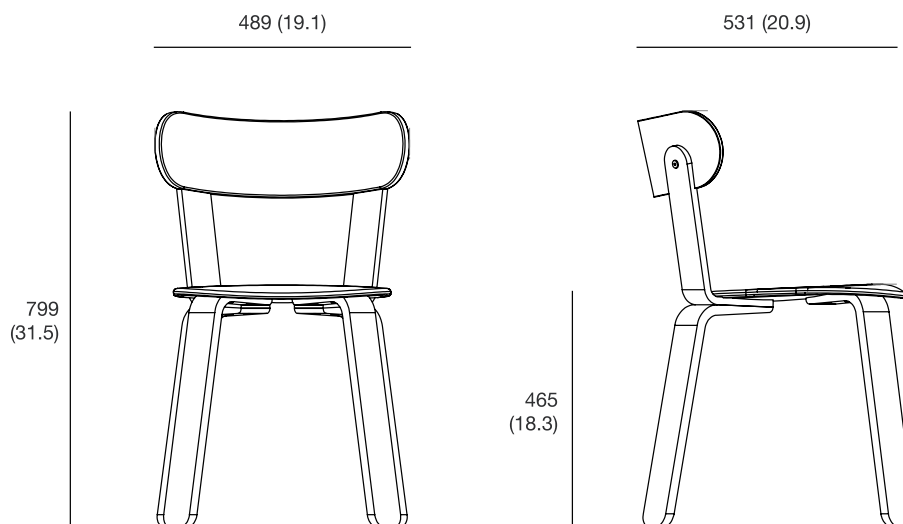

Tolu

Plywood chair

Tolu

sizes, mm (in)

Name	Tolu
Designer	Moritz Putzier
Type of product	chair
Weight netto, kg (lbs)	4.6 (10)
Type of package	box
Pcs in the box	2
Stackable	yes
Volume, m³ (ft³)	0.3 (11.81)