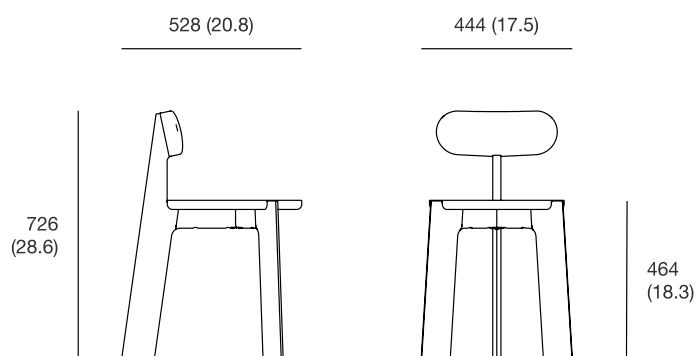

Taptap / Taptap 2

3 legs wooden chair / 3 legs wooden stool

Taptap sizes, mm (in)

Taptap 2

Name	Taptap	Taptap 2
Designer	Moritz Putzier	Moritz Putzier
Type of product	chair	stool
Weight netto, kg (lbs)	5 (11)	3 (7)
Type of package	box	box
Pcs in the box	1	2
Stackable	no	no
Volume, m ³ (ft ³)	0.18 (7.09)	0.4 (15.75)