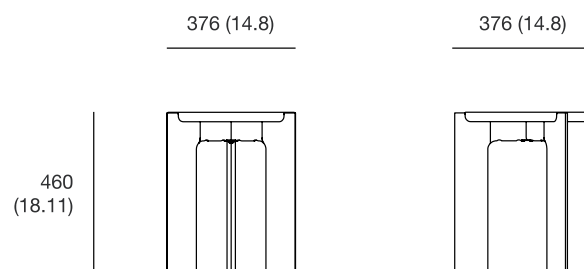

Taptap / Taptap 2

3 legs wooden chair / 3 legs wooden stool

Taptap sizes, mm (in)

Taptap 2

Name	Taptap	Taptap 2
Designer	Moritz Putzier	Moritz Putzier
Type of product	chair	stool
Weight netto, kg (lbs)	5 (11)	3 (7)
Type of package	box	box
Pcs in the box	1	2
Stackable	no	no
Volume, m ³ (ft ³)	0.18 (7.09)	0.4 (15.75)