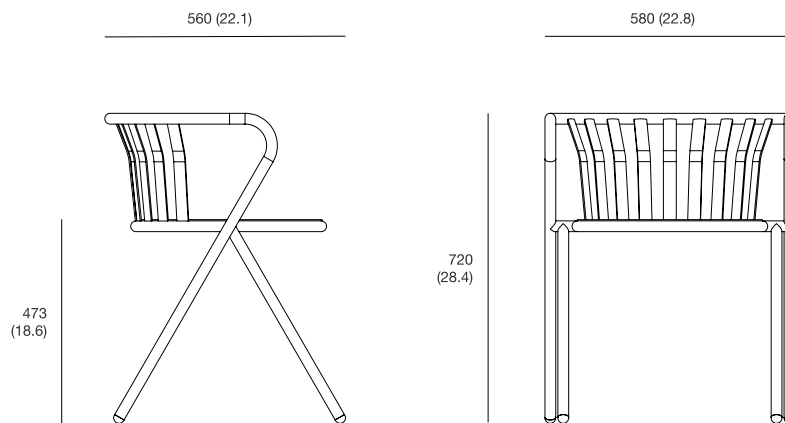

## Cesto / Cesto S

Metal chair / metal chair with cushion

### Cesto

sizes, mm (in)

Name	Cesto	Cesto S
Designer	Pablo Regano	Pablo Regano
Type of product	chair	chair
Weight netto, kg (lbs)	8 (18)	8.5 (19)
Type of package	box	box
Pcs in the box	1	1
Stackable	2 pcs	2 pcs
Volume, m <sup>3</sup> (ft <sup>3</sup> )	0.3 (11.81)	0.3 (11.81)
Fabric consumption, lm (lin)	-	0.6 (23.62)