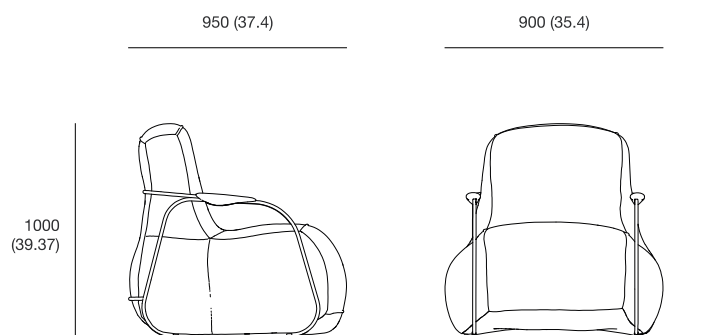

## Nappa / Nappa pouf

Lounge chair / pouf

### Nappa

sizes, mm (in)

### Nappa pouf

Name	Nappa	Nappa pouf
Designer	Levantini studio	Levantini studio
Type of product	lounge armchair	pouf
Weight netto, kg (lbs)	19 (42)	9 (20)
Type of package	tape, cardboard, foil	tape, cardboard, foil
Pcs in the box	1	1
Stackable	no	no
Volume, m <sup>3</sup> (ft <sup>3</sup> )	1 (39.37)	0.35 (13.78)
Fabric consumption, lm (lin)	3.8 (149.61)	2.6 (102.36)