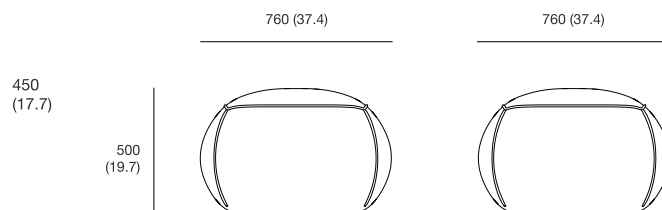

### Nappa

sizes, mm (in)

### Nappa pouf

Name	Nappa	Nappa pouf
Designer	Levantini studio	Levantini studio
Type of product	lounge armchair	pouf
Weight netto, kg (lbs)	19 (42)	9 (20)
Type of package	tape, cardboard, foil	tape, cardboard, foil
Pcs in the box	1	1
Stackable	no	no
Volume, m <sup>3</sup> (ft <sup>3</sup> )	1 (39.37)	0.35 (13.78)
Fabric consumption, lm (lin)	3.8 (149.61)	2.6 (102.36)