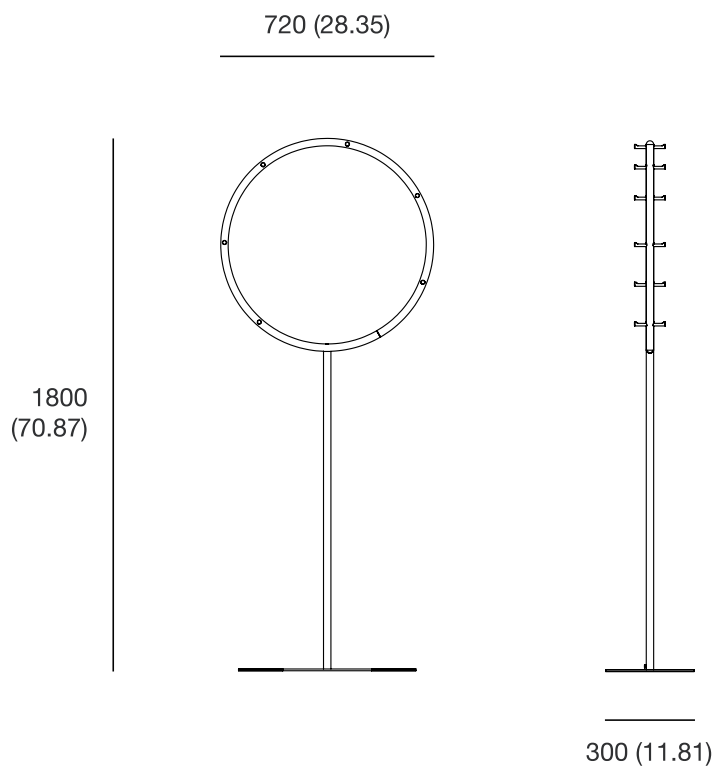

# Lasso

Metal coat stand

## Lasso

sizes, mm (in)

Name	Lasso
Designer	Pavel Vetrov
Type of product	coat stand
Weight netto, kg (lbs)	12 (26)
Type of package	tape, cardboard, foil
Pcs in the box	1
Stackable	no
Volume, m <sup>3</sup> (ft <sup>3</sup> )	-
Fabric consumption, lm (lin)	-