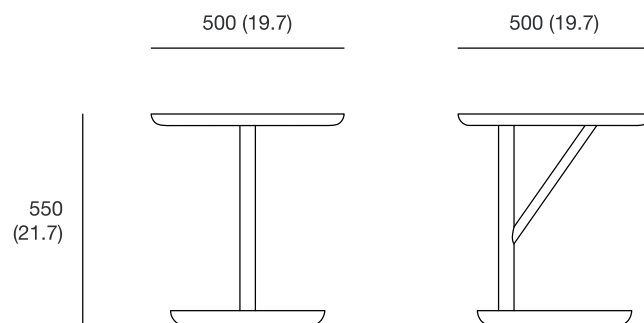

## Porto / Porto R

Wooden side table

### Porto

sizes, mm (in)

### Porto R

Name	Porto	Porto R
Designer	Pavel Vetrov	Pavel Vetrov
Type of product	side table	side table
Weight netto, kg (lbs)	7 (15)	7 (15)
Type of package	box	box
Pcs in the box	1	1
Stackable	no	no
Volume, m <sup>3</sup> (ft <sup>3</sup> )	0.18 (7.09)	0.18 (7.09)