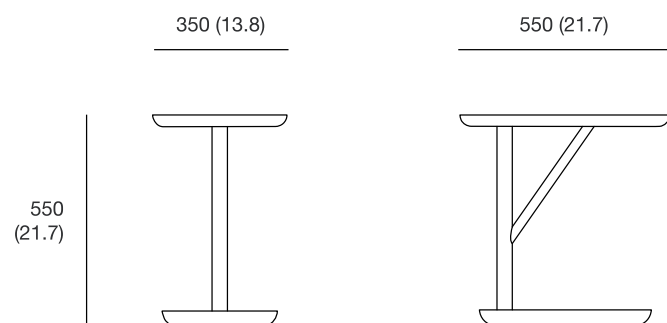

## Porto / Porto R

Wooden side table

### Porto

sizes, mm (in)

### Porto R

Name	Porto	Porto R
Designer	Pavel Vetrov	Pavel Vetrov
Type of product	side table	side table
Weight netto, kg (lbs)	7 (15)	7 (15)
Type of package	box	box
Pcs in the box	1	1
Stackable	no	no
Volume, m <sup>3</sup> (ft <sup>3</sup> )	0.18 (7.09)	0.18 (7.09)