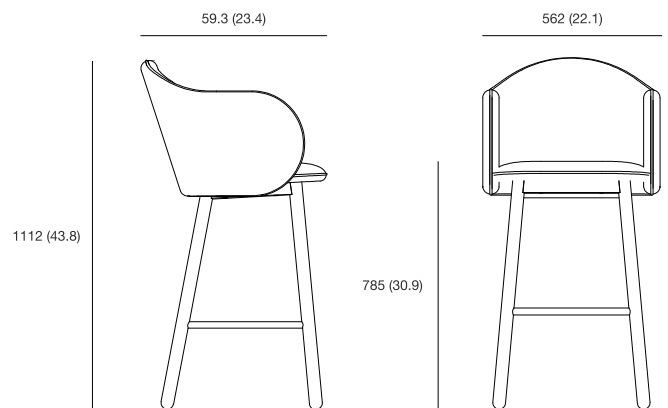

Lover / Lover Bar

Upholstered chair / bar chair

Lover Chair

sizes, mm (in)

Lover Bar

Name	Lover	Lover bar
Designer	Pablo Regano	Pablo Regano
Type of product	chair	bar stool
Weight netto, kg (lbs)	9 (20)	13 (29)
Type of package	box	box
Pcs in the box	1	1
Stackable	no	no
Volume, m ³ (ft ³)	0.32 (12.6)	0.35 (13.78)
Fabric consumption, lm (lin)	2.5 (98.43)	2.5 (98.43)