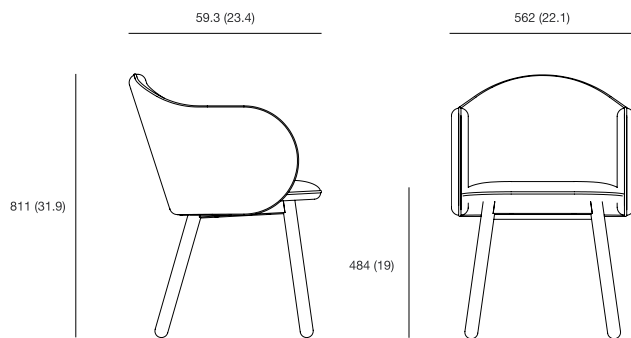

Lover / Lover Bar

Upholstered chair / bar chair

Lover Chair

sizes, mm (in)

Lover Bar

Name	Lover	Lover bar
Designer	Pablo Regano	Pablo Regano
Type of product	chair	bar stool
Weight netto, kg (lbs)	9 (20)	13 (29)
Type of package	box	box
Pcs in the box	1	1
Stackable	no	no
Volume, m ³ (ft ³)	0.32 (12.6)	0.35 (13.78)
Fabric consumption, lm (lin)	2.5 (98.43)	2.5 (98.43)