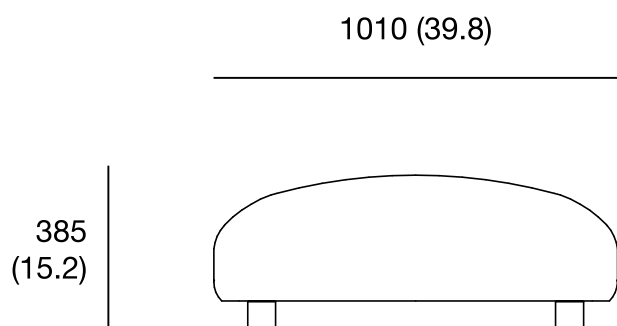

Name	Closca 1
Designer	Bambú Studio
Type of product	sofa
Weight netto, kg (lbs)	37 (82)
Type of package	tape, cardboard, foil
Pcs in the box	1
Stackable	no
Volume, m ³ (ft ³)	0.98 (38.58)
Fabric consumption, lm (lin)	7.2 (283.46)

Closca 2

Upholstered modular sofa

Closca 2

sizes, mm (in)

Name	Closca 1
Designer	Bambú Studio
Type of product	sofa
Weight netto, kg (lbs)	20 (44)
Type of package	tape, cardboard, foil
Pcs in the box	1
Stackable	no
Volume, m ³ (ft ³)	0.04 (1.57)
Fabric consumption, lm (lin)	2.6 (102.36)