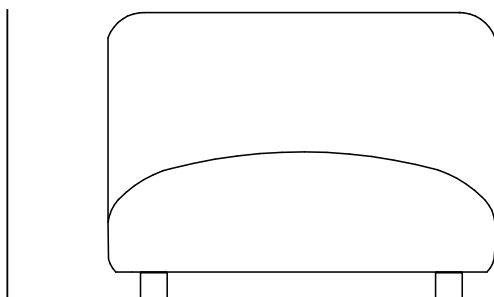

Closca 2

Upholstered modular sofa

Closca 2

sizes, mm (in)

1010 (39.8)

1100 (43.3)

750
(29.5)

385
(15.2)

Name	Closca 1
Designer	Bambú Studio
Type of product	sofa
Weight netto, kg (lbs)	37 (82)
Type of package	tape, cardboard, foil
Pcs in the box	1
Stackable	no
Volume, m ³ (ft ³)	0.98 (38.58)
Fabric consumption, lm (lin)	7.2 (283.46)