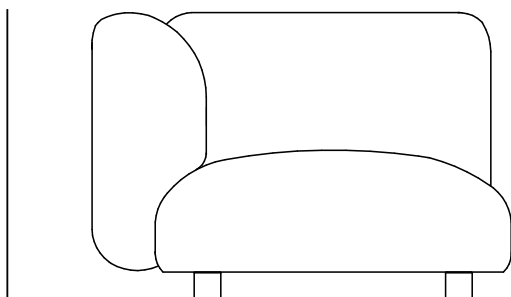

Closca 1

Upholstered modular sofa

Closca 1

sizes, mm (in)

1100 (43.3)

1200 (47.2)

750
(29.5)

385
(15.2)

Name	Closca 1
Designer	Bambú Studio
Type of product	sofa
Weight netto, kg (lbs)	38 (84)
Type of package	tape, cardboard, foil
Pcs in the box	1
Stackable	no
Volume, m ³ (ft ³)	1.15 (45.28)
Fabric consumption, lm (lin)	7.2 (283.46)