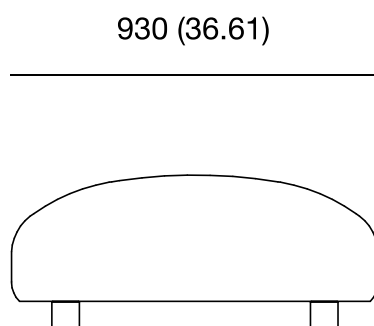

Closca 2

Upholstered modular sofa

Closca 2

sizes, mm (in)

1010 (39.8)

1100 (43.3)

750
(29.5)

385
(15.2)

Name	Closca 1
Designer	Bambú Studio
Type of product	sofa
Weight netto, kg (lbs)	37 (82)
Type of package	tape, cardboard, foil
Pcs in the box	1
Stackable	no
Volume, m ³ (ft ³)	0.98 (38.58)
Fabric consumption, lm (lin)	7.2 (283.46)

Closca 2

Upholstered modular sofa

Closca 2

sizes, mm (in)

Name	Closca 1
Designer	Bambú Studio
Type of product	sofa
Weight netto, kg (lbs)	20 (44)
Type of package	tape, cardboard, foil
Pcs in the box	1
Stackable	no
Volume, m ³ (ft ³)	0.04 (1.57)
Fabric consumption, lm (lin)	2.6 (102.36)