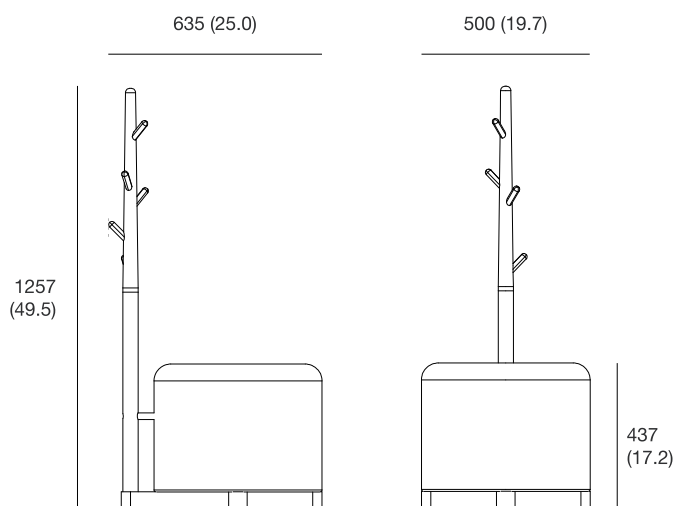

## The Family H

sizes, mm (in)

<b>Name</b>	The Family H
<b>Designer</b>	Sami Kallio
<b>Type of product</b>	pouf / coatstand
<b>Weight netto, kg (lbs)</b>	13.9 (31)
<b>Type of package</b>	box
<b>Pcs in the box</b>	1
<b>Stackable</b>	no
<b>Volume, m<sup>3</sup> (ft<sup>3</sup>)</b>	0.2 (7.87)
<b>Fabric consumption, lm (lin)</b>	1.7 (66.93)