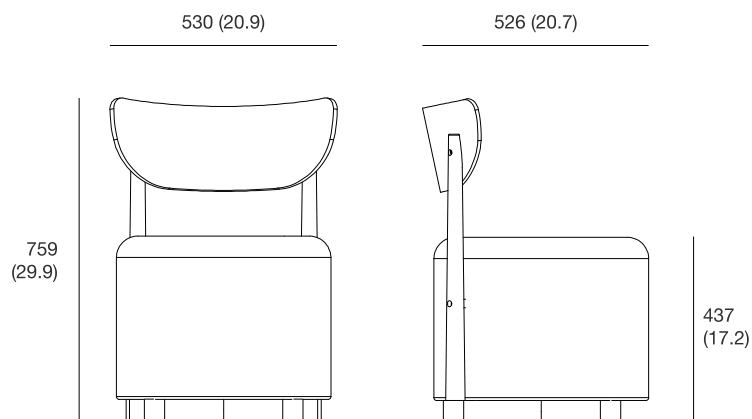

## The Family C

Pouf with wooden frame

## The Family C

sizes, mm (in)

<b>Name</b>	The Family C
<b>Designer</b>	Sami Kallio
<b>Type of product</b>	pouf / chair
<b>Weight netto, kg (lbs)</b>	13.9 (31)
<b>Type of package</b>	box
<b>Pcs in the box</b>	1
<b>Stackable</b>	no
<b>Volume, m<sup>3</sup> (ft<sup>3</sup>)</b>	0.2 (7.87)
<b>Fabric consumption, lm (lin)</b>	1.7 (66.93)