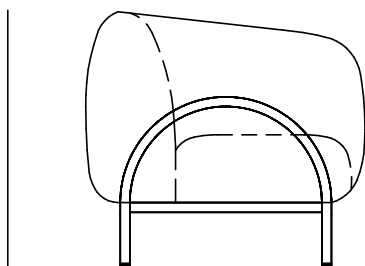

## Love office

sizes, mm (in)

870 (34.3)

1800 (70.9)

790  
(31.1)

400  
(15.8)

|   |                       |
|---|-----------------------|
| Name                                      | Malmo                 |
| Designer                                  | Stéphane Chapelet     |
| Type of product                           | sofa                  |
| Weight netto, kg (lbs)                    | 57 (126)              |
| Type of package                           | tape, cardboard, foil |
| Pcs in the box                            | 1                     |
| Stackable                                 | no                    |
| Volume, m <sup>3</sup> (ft <sup>3</sup> ) | 1.43 (56.3)           |
| Fabric consumption, lm (lin)              | 8.6 (338.58)          |