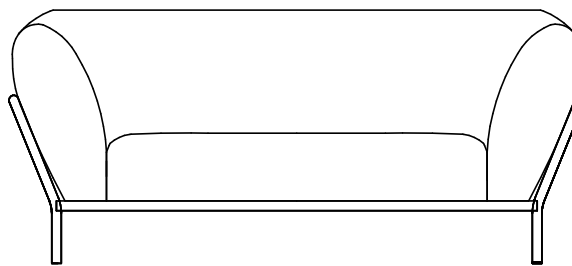

# Malmo

Upholstered sofa with metal frame

## Love office

sizes, mm (in)

870 (34.3)

1800 (70.9)

790  
(31.1)

400  
(15.8)

|   |                       |
|---|-----------------------|
| Name                                      | Malmo                 |
| Designer                                  | Stéphane Chapelet     |
| Type of product                           | sofa                  |
| Weight netto, kg (lbs)                    | 57 (126)              |
| Type of package                           | tape, cardboard, foil |
| Pcs in the box                            | 1                     |
| Stackable                                 | no                    |
| Volume, m <sup>3</sup> (ft <sup>3</sup> ) | 1.43 (56.3)           |
| Fabric consumption, lm (lin)              | 8.6 (338.58)          |