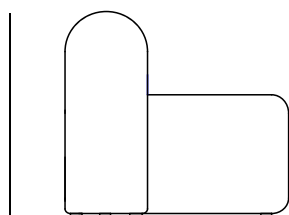

## Moss 1800

sizes, mm (in)

820 (32.3)

1800 (70,9)

750  
(29.5)

440  
(17.3)

<b>Name</b>	Moss 1800
<b>Designer</b>	Pavel Vetrov
<b>Type of product</b>	sofa
<b>Weight netto, kg (lbs)</b>	45 (99)
<b>Type of package</b>	tape, cardboard, foil
<b>Pcs in the box</b>	1
<b>Stackable</b>	no
<b>Volume, m<sup>3</sup> (ft<sup>3</sup>)</b>	1.33 (52.36)
<b>Fabric consumption, lm (lin)</b>	5.5 (216.6)

### Moss 2400

sizes, mm (in)

820 (32.3)

2400 (94.5)

750  
(29.5)

440  
(17.3)

<b>Name</b>	Moss 2400
<b>Designer</b>	Pavel Vetrov
<b>Type of product</b>	sofa
<b>Weight netto, kg (lbs)</b>	60 (132)
<b>Type of package</b>	tape, cardboard, foil
<b>Pcs in the box</b>	1
<b>Stackable</b>	no
<b>Volume, m<sup>3</sup> (ft<sup>3</sup>)</b>	1.76 (69.29)
<b>Fabric consumption, lm (lin)</b>	6.5 (255.9)