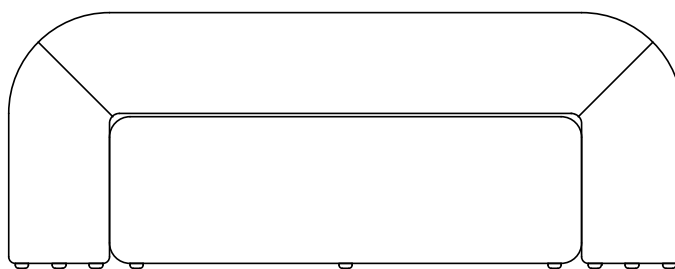

## Moss 1800

sizes, mm (in)

820 (32.3)

1800 (70,9)

750  
(29.5)

440  
(17.3)

<b>Name</b>	Moss 1800
<b>Designer</b>	Pavel Vetrov
<b>Type of product</b>	sofa
<b>Weight netto, kg (lbs)</b>	45 (99)
<b>Type of package</b>	tape, cardboard, foil
<b>Pcs in the box</b>	1
<b>Stackable</b>	no
<b>Volume, m<sup>3</sup> (ft<sup>3</sup>)</b>	1.33 (52.36)
<b>Fabric consumption, lm (lin)</b>	5.5 (216.6)