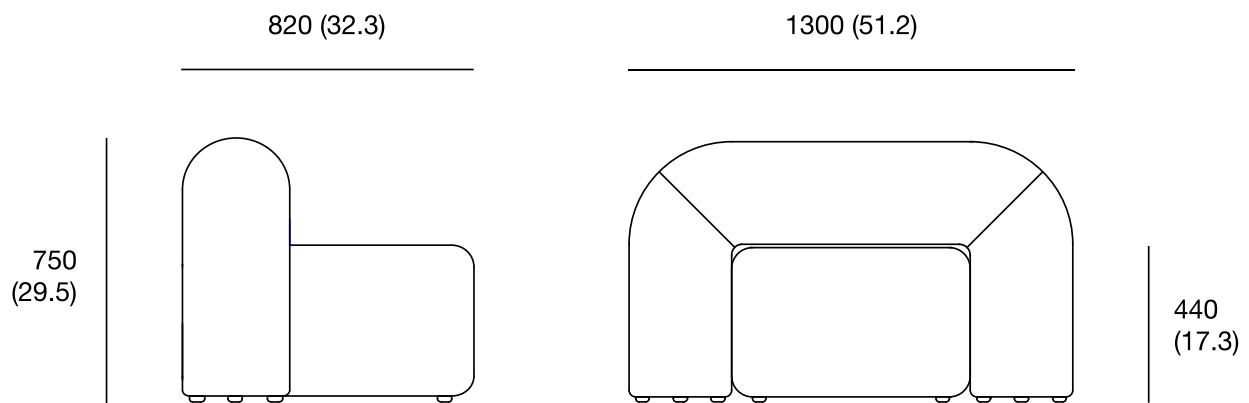

### Moss 1300

sizes, mm (in)

<b>Name</b>	Moss 1300
<b>Designer</b>	Pavel Vetrov
<b>Type of product</b>	sofa
<b>Weight netto, kg (lbs)</b>	35 (77)
<b>Type of package</b>	tape, cardboard, foil
<b>Pcs in the box</b>	1
<b>Stackable</b>	no
<b>Volume, m<sup>3</sup> (ft<sup>3</sup>)</b>	0.97 (38.19)
<b>Fabric consumption, lm (lin)</b>	4.2 (165.4)

## Moss 1800

sizes, mm (in)

820 (32.3)

1800 (70,9)

750  
(29.5)

440  
(17.3)

<b>Name</b>	Moss 1800
<b>Designer</b>	Pavel Vetrov
<b>Type of product</b>	sofa
<b>Weight netto, kg (lbs)</b>	45 (99)
<b>Type of package</b>	tape, cardboard, foil
<b>Pcs in the box</b>	1
<b>Stackable</b>	no
<b>Volume, m<sup>3</sup> (ft<sup>3</sup>)</b>	1.33 (52.36)
<b>Fabric consumption, lm (lin)</b>	5.5 (216.6)

### Moss 2400

sizes, mm (in)

820 (32.3)

2400 (94.5)

750  
(29.5)

440  
(17.3)

<b>Name</b>	Moss 2400
<b>Designer</b>	Pavel Vetrov
<b>Type of product</b>	sofa
<b>Weight netto, kg (lbs)</b>	60 (132)
<b>Type of package</b>	tape, cardboard, foil
<b>Pcs in the box</b>	1
<b>Stackable</b>	no
<b>Volume, m<sup>3</sup> (ft<sup>3</sup>)</b>	1.76 (69.29)
<b>Fabric consumption, lm (lin)</b>	6.5 (255.9)