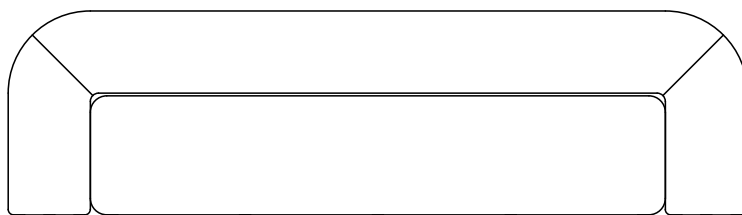

### Moss 2400

sizes, mm (in)

820 (32.3)

2400 (94.5)

750  
(29.5)

440  
(17.3)

<b>Name</b>	Moss 2400
<b>Designer</b>	Pavel Vetrov
<b>Type of product</b>	sofa
<b>Weight netto, kg (lbs)</b>	60 (132)
<b>Type of package</b>	tape, cardboard, foil
<b>Pcs in the box</b>	1
<b>Stackable</b>	no
<b>Volume, m<sup>3</sup> (ft<sup>3</sup>)</b>	1.76 (69.29)
<b>Fabric consumption, lm (lin)</b>	6.5 (255.9)