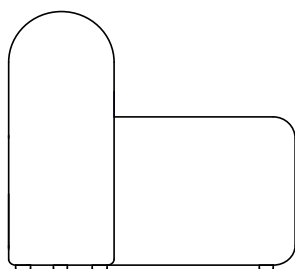

## Moss 1800

sizes, mm (in)

820 (32.3)

1800 (70,9)

750  
(29.5)

440  
(17.3)

<b>Name</b>	Moss 1800
<b>Designer</b>	Pavel Vetrov
<b>Type of product</b>	sofa
<b>Weight netto, kg (lbs)</b>	45 (99)
<b>Type of package</b>	tape, cardboard, foil
<b>Pcs in the box</b>	1
<b>Stackable</b>	no
<b>Volume, m<sup>3</sup> (ft<sup>3</sup>)</b>	1.33 (52.36)
<b>Fabric consumption, lm (lin)</b>	5.5 (216.6)