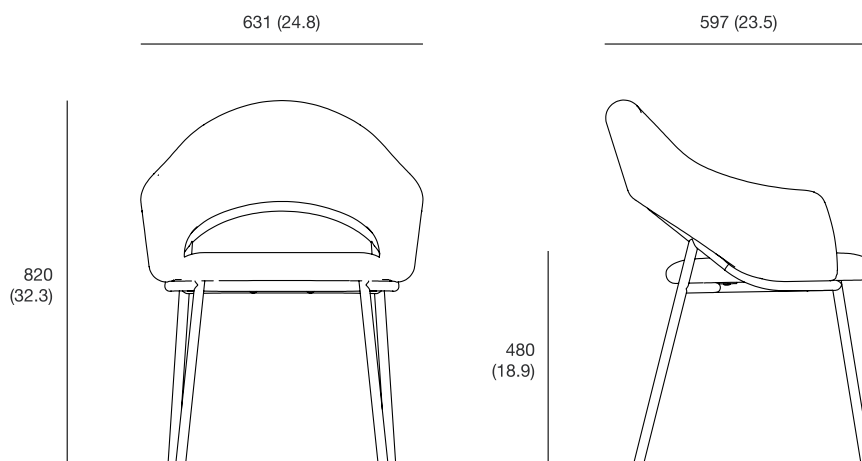

## Gin

Upholstered chair

## Gin

sizes, mm (in)

<b>Name</b>	Jara
<b>Designer</b>	Favaretto & Partners
<b>Type of product</b>	chair
<b>Weight netto, kg (lbs)</b>	13.5 (30)
<b>Type of package</b>	box
<b>Pcs in the box</b>	2
<b>Stackable</b>	no
<b>Volume, m<sup>3</sup> (ft<sup>3</sup>)</b>	0.4 (15.75)
<b>Fabric consumption, lm (lin)</b>	2 (78.74)