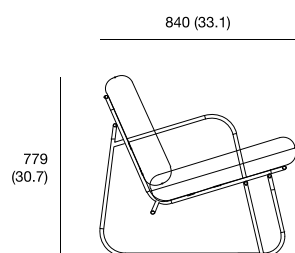

### Tuttu

sizes, mm (in)

### Tuttu sofa

| Name                                      | Tuttu           | Tuttu sofa      |
|---|-----------------|-----------------|
| Designer                                  | Levantin design | Levantin design |
| Type of product                           | lounge armchair | sofa            |
| Weight netto, kg (lbs)                    | 17 (37)         | 20 (44)         |
| Type of package                           | box             | box             |
| Pcs in the box                            | 1               | 1               |
| Stackable                                 | no              | no              |
| Volume, m <sup>3</sup> (ft <sup>3</sup> ) | 0.65 (25.59)    | 1.15 (45.28)    |
| Fabric consumption, lm (lin)              | 2.5 (98.4)      | 5.2 (204.7)     |