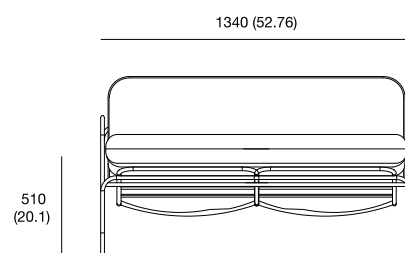

### Tuttu

sizes, mm (in)

### Tuttu sofa

| Name                                      | Tuttu           | Tuttu sofa      |
|---|-----------------|-----------------|
| Designer                                  | Levantin design | Levantin design |
| Type of product                           | lounge armchair | sofa            |
| Weight netto, kg (lbs)                    | 17 (37)         | 20 (44)         |
| Type of package                           | box             | box             |
| Pcs in the box                            | 1               | 1               |
| Stackable                                 | no              | no              |
| Volume, m <sup>3</sup> (ft <sup>3</sup> ) | 0.65 (25.59)    | 1.15 (45.28)    |
| Fabric consumption, lm (lin)              | 2.5 (98.4)      | 5.2 (204.7)     |