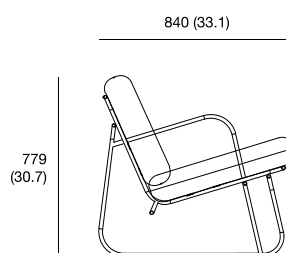

### Tuttu

sizes, mm (in)

### Tuttu sofa

| Name                                      | Tuttu           | Tuttu sofa      |
|---|-----------------|-----------------|
| Designer                                  | Levantin design | Levantin design |
| Type of product                           | lounge armchair | sofa            |
| Weight netto, kg (lbs)                    | 17 (37)         | 20 (44)         |
| Type of package                           | box             | box             |
| Pcs in the box                            | 1               | 1               |
| Stackable                                 | no              | no              |
| Volume, m <sup>3</sup> (ft <sup>3</sup> ) | 0.65 (25.59)    | 1.15 (45.28)    |
| Fabric consumption, lm (lin)              | 2.5 (98.4)      | 5.2 (204.7)     |