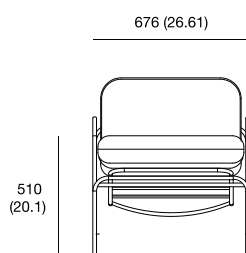

### Tuttu

sizes, mm (in)

### Tuttu sofa

| Name                                      | Tuttu           | Tuttu sofa      |
|---|-----------------|-----------------|
| Designer                                  | Levantin design | Levantin design |
| Type of product                           | lounge armchair | sofa            |
| Weight netto, kg (lbs)                    | 17 (37)         | 20 (44)         |
| Type of package                           | box             | box             |
| Pcs in the box                            | 1               | 1               |
| Stackable                                 | no              | no              |
| Volume, m <sup>3</sup> (ft <sup>3</sup> ) | 0.65 (25.59)    | 1.15 (45.28)    |
| Fabric consumption, lm (lin)              | 2.5 (98.4)      | 5.2 (204.7)     |