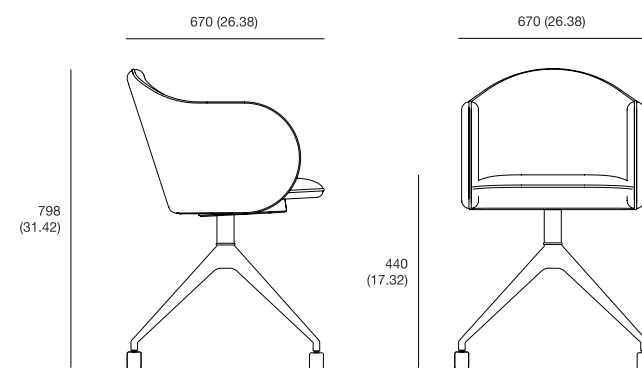

Lover swiss / Lover swiss W

Upholstered office chair

Lover swiss

sizes, mm (in)

Lover swiss W

Name	Love swiss	Love swiss W
Designer	Pablo Regano	Pablo Regano
Type of product	chair	chair
Weight netto, kg (lbs)	11 (24)	11 (24)
Type of package	box	box
Pcs in the box	1	1
Stackable	no	no
Volume, m ³ (ft ³)	0.32 (12.6)	0.32 (12.6)
Fabric consumption, lm (lin)	2.5 (98.42)	2.5 (98.42)