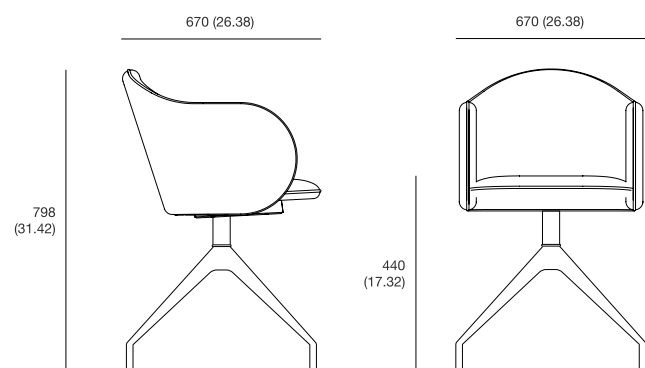

Lover swiss / Lover swiss W

Upholstered office chair

Lover swiss

sizes, mm (in)

Lover swiss W

Name	Love swiss	Love swiss W
Designer	Pablo Regano	Pablo Regano
Type of product	chair	chair
Weight netto, kg (lbs)	11 (24)	11 (24)
Type of package	box	box
Pcs in the box	1	1
Stackable	no	no
Volume, m ³ (ft ³)	0.32 (12.6)	0.32 (12.6)
Fabric consumption, lm (lin)	2.5 (98.42)	2.5 (98.42)