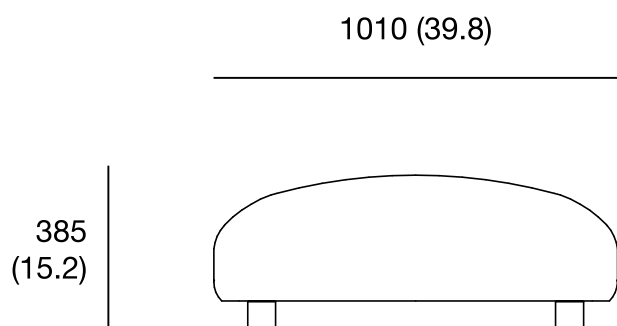

Name	Closca 2
Designer	Bambú Studio
Type of product	sofa
Weight netto, kg (lbs)	37 (82)
Type of package	tape, cardboard, foil
Pcs in the box	1
Stackable	no
Volume, m ³ (ft ³)	0.98 (38.58)
Fabric consumption, lm (lin)	7.2 (283.46)

Closca 3

Upholstered modular sofa

Closca 3

sizes, mm (in)

Name	Closca 3
Designer	Bambú Studio
Type of product	sofa
Weight netto, kg (lbs)	20 (44)
Type of package	tape, cardboard, foil
Pcs in the box	1
Stackable	no
Volume, m ³ (ft ³)	0.04 (1.57)
Fabric consumption, lm (lin)	2.6 (102.36)