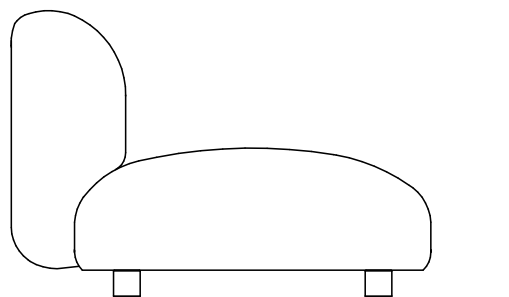

Name	Closca 1
Designer	Bambú Studio
Type of product	sofa
Weight netto, kg (lbs)	38 (84)
Type of package	tape, cardboard, foil
Pcs in the box	1
Stackable	no
Volume, m ³ (ft ³)	1.15 (45.28)
Fabric consumption, lm (lin)	7.2 (283.46)

Closca 2

Upholstered modular sofa

Closca 2

sizes, mm (in)

1010 (39.8)

1100 (43.3)

750
(29.5)

385
(15.2)

Name	Closca 2
Designer	Bambú Studio
Type of product	sofa
Weight netto, kg (lbs)	37 (82)
Type of package	tape, cardboard, foil
Pcs in the box	1
Stackable	no
Volume, m ³ (ft ³)	0.98 (38.58)
Fabric consumption, lm (lin)	7.2 (283.46)