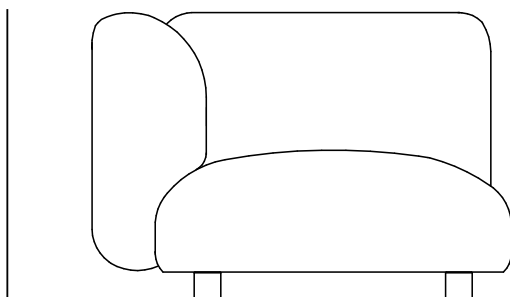

Closca 1

Upholstered modular sofa

Closca 1

sizes, mm (in)

1100 (43.3)

1200 (47.2)

750
(29.5)

385
(15.2)

Name	Closca 1
Designer	Bambú Studio
Type of product	sofa
Weight netto, kg (lbs)	38 (84)
Type of package	tape, cardboard, foil
Pcs in the box	1
Stackable	no
Volume, m ³ (ft ³)	1.15 (45.28)
Fabric consumption, lm (lin)	7.2 (283.46)