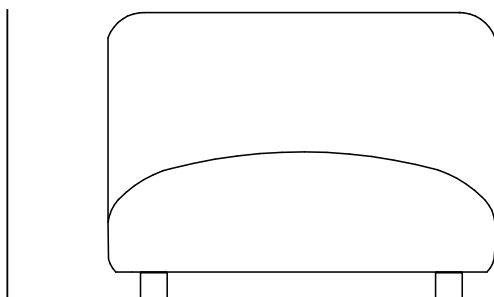

Closca 2

Upholstered modular sofa

Closca 2

sizes, mm (in)

1010 (39.8)

1100 (43.3)

750
(29.5)

385
(15.2)

Name	Closca 2
Designer	Bambú Studio
Type of product	sofa
Weight netto, kg (lbs)	37 (82)
Type of package	tape, cardboard, foil
Pcs in the box	1
Stackable	no
Volume, m ³ (ft ³)	0.98 (38.58)
Fabric consumption, lm (lin)	7.2 (283.46)