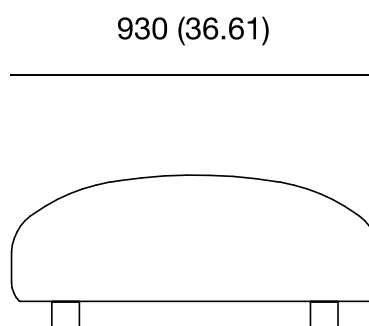

Closca 2

Upholstered modular sofa

Closca 2

sizes, mm (in)

1010 (39.8)

1100 (43.3)

750
(29.5)

385
(15.2)

Name	Closca 2
Designer	Bambú Studio
Type of product	sofa
Weight netto, kg (lbs)	37 (82)
Type of package	tape, cardboard, foil
Pcs in the box	1
Stackable	no
Volume, m ³ (ft ³)	0.98 (38.58)
Fabric consumption, lm (lin)	7.2 (283.46)

Closca 3

Upholstered modular sofa

Closca 3

sizes, mm (in)

Name	Closca 3
Designer	Bambú Studio
Type of product	sofa
Weight netto, kg (lbs)	20 (44)
Type of package	tape, cardboard, foil
Pcs in the box	1
Stackable	no
Volume, m ³ (ft ³)	0.04 (1.57)
Fabric consumption, lm (lin)	2.6 (102.36)