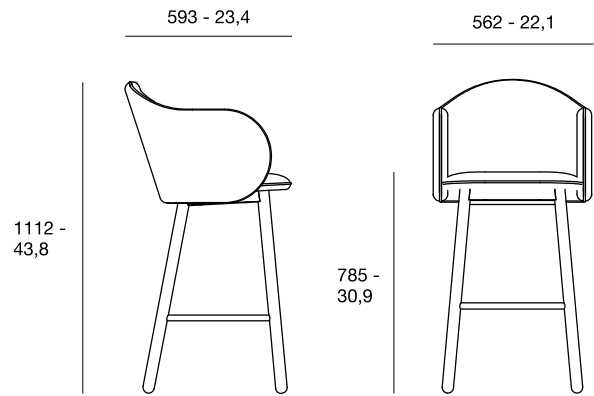

## Lover / Lover Bar

Chairs on a metal frame with soft seat and back and wooden legs. Chairs on a metal frame with soft seat and back and wooden legs

### Lover Chair

sizes, mm - in

### Lover Bar

Name	Lover	Lover bar
Designer	Pablo Regano	Pablo Regano
Type of product	chair	chair
Weight netto, kg	9	9
Type of package	box	box
Box dimentions, mm - in	550x600x1000 - 21,7x23,62x39,37	510x580x1100 - 20,08x22,83x43,3
Pcs in the box	1	1
Stackable	no	no
Volume	??	??
Fabric consumption	??	??