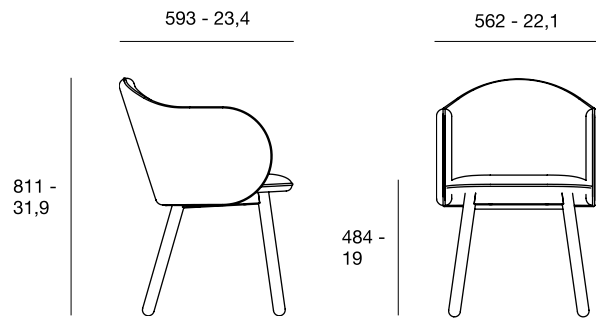

## Lover / Lover Bar

Chairs on a metal frame with soft seat and back and wooden legs. Chairs on a metal frame with soft seat and back and wooden legs

### Lover Chair

sizes, mm - in

### Lover Bar

Name	Lover	Lover bar
Designer	Pablo Regano	Pablo Regano
Type of product	chair	chair
Weight netto, kg	9	9
Type of package	box	box
Box dimentions, mm - in	550x600x1000 - 21,7x23,62x39,37	510x580x1100 - 20,08x22,83x43,3
Pcs in the box	1	1
Stackable	no	no
Volume	??	??
Fabric consumption	??	??