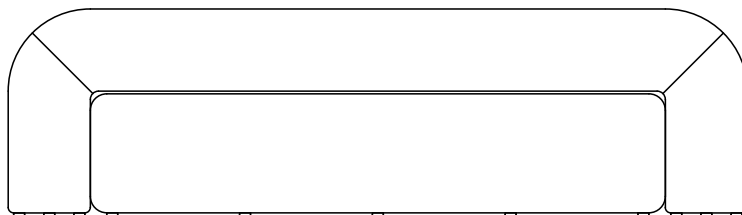

Moss 2400

Upholstered sofa with a wooden plywood frame and soft foam inner parts.

Moss 2400

sizes, mm - in

820 - 32,28

2400 - 94,49

760 -
29,92

450 -
17,72

| | |
|---|----------------------------------|
| Name | Moss 2400 |
| Designer | Pavel Vetrov |
| Type of product | sofa |
| Weight netto, kg | 70 |
| Type of package | box+tape |
| Box dimentions, mm - in | 2450*870*810 - 96,46*34,25*31,89 |
| Pcs in the box | 1 |
| Stackable | no |
| Volume, m³ - in³ | 1,73 - 105571,7 |
| Fabric consumption, lm - lin | 6,5 - 255,8 |