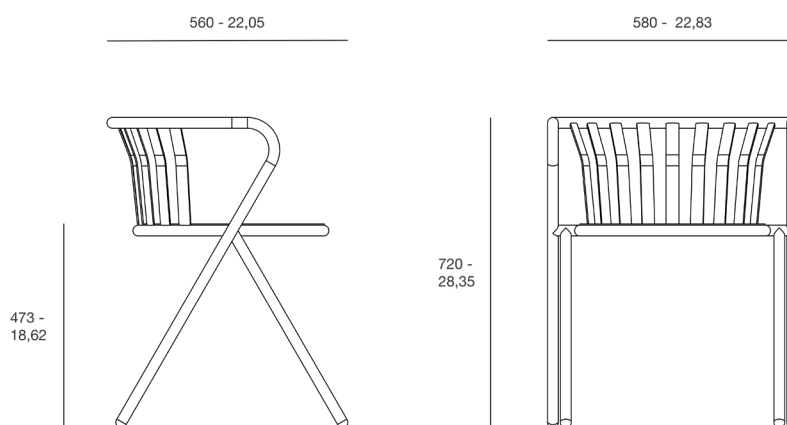

## Cesto

Metal armchair made from steel tubing and steel sheet.

## Jara

sizes, mm - in

<b>Name</b>	Jara
<b>Designer</b>	Pablo Regano
<b>Type of product</b>	chair
<b>Weight netto, kg</b>	8
<b>Type of package</b>	box
<b>Box dimentions, mm - in</b>	620*600*800 - 24,41*23,62*31,50
<b>Pcs in the box</b>	1
<b>Stackable</b>	2
<b>Volume, m<sup>3</sup> - in<sup>3</sup></b>	0,3 - 18307,1